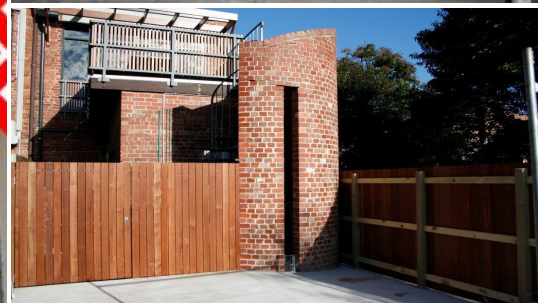

SOUTH MELBOURNE

286 Park Street

BEAUTIFUL CHARACTER SHOP/OFFICE

This superbly located shopfront/showroom/office is available separately with an option over the fully renovated first floor. . Prominently located on Park St with ample street parking for clients and drop offs, the cavernous shop area also offers a gorgeous new front, high ceilings, polished concrete floor and rear office/storage. Perfect for a high end showroom or creative business..