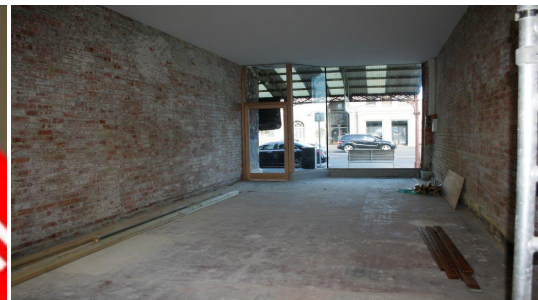

SOUTH MELBOURNE

286 Park Street

BEAUTIFUL CHARACTER SHOP/OFFICE

This superbly located shopfront/showroom/office is available separately with an option over the fully renovated first floor. . Prominently located on Park St with ample street parking for clients and drop offs, the cavernous shop area also offers a gorgeous new front, high ceilings, polished concrete floor and rear office/storage. Perfect for a high end showroom or creative business..